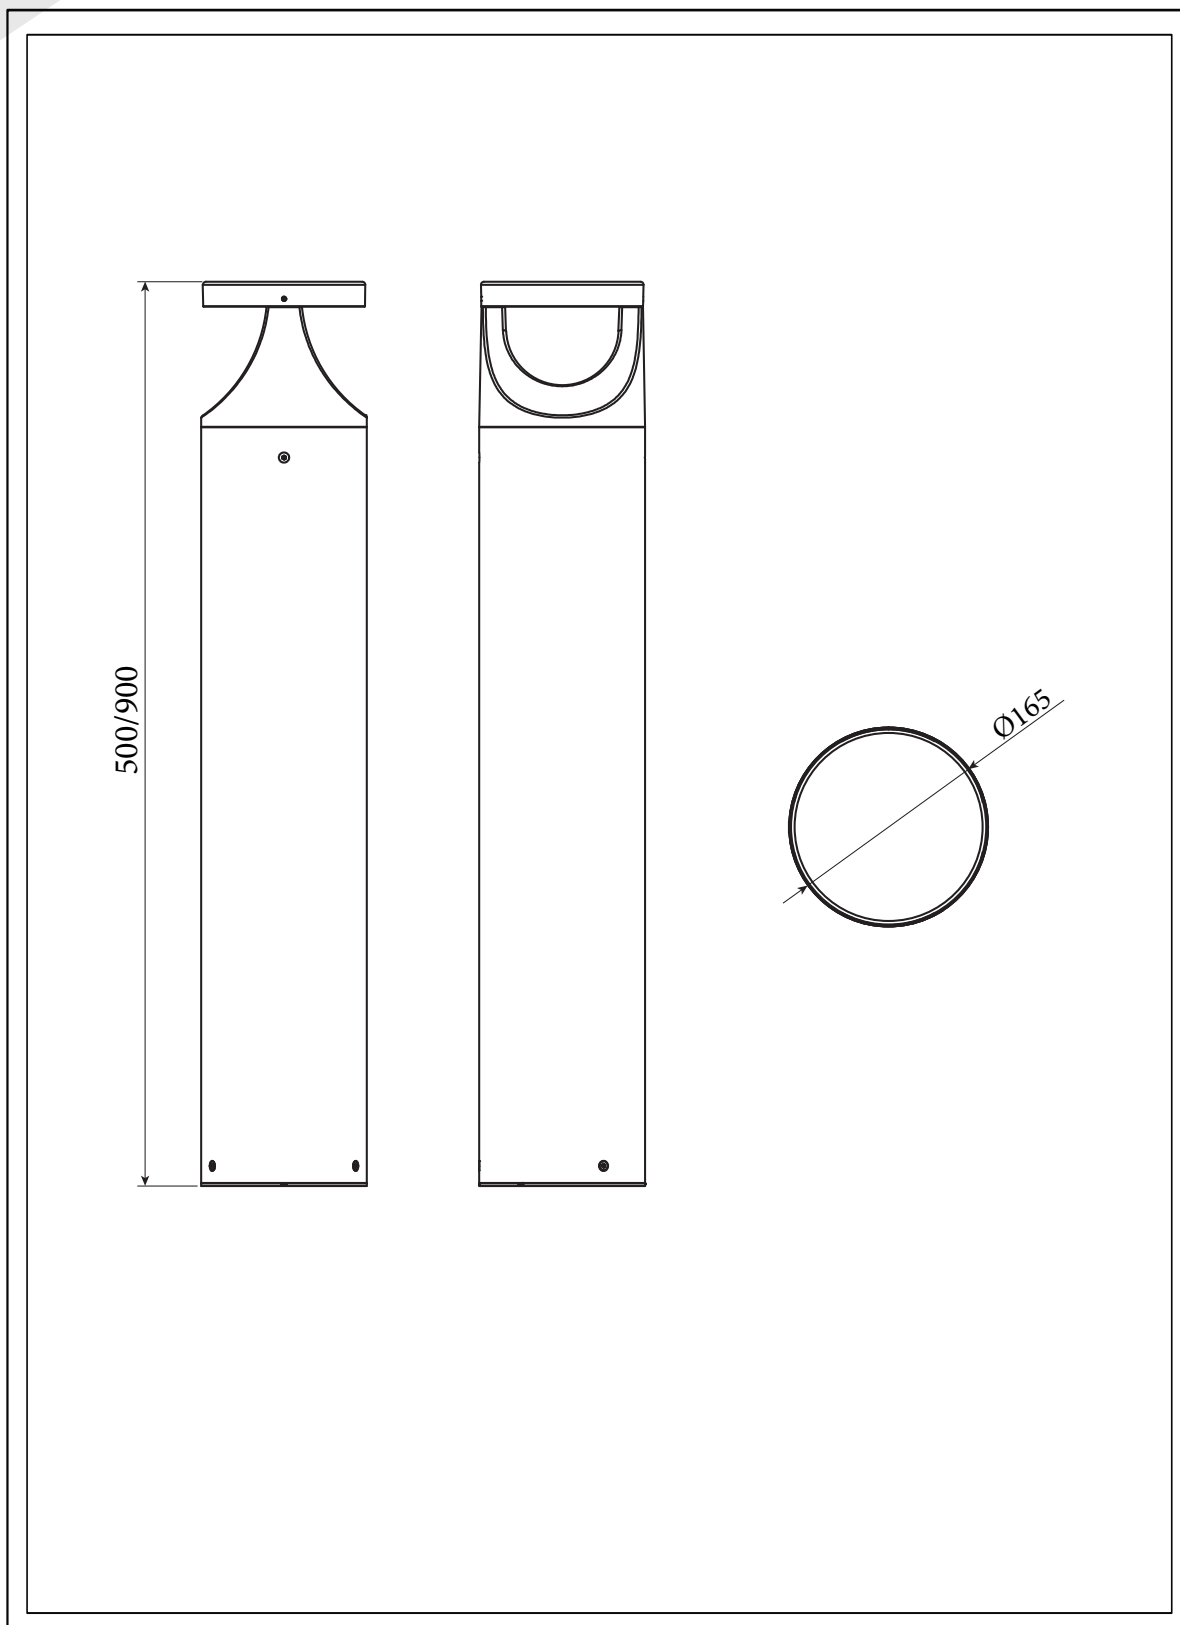

SMILE

User manual

1. The luminaire shall be installed by a qualified electrician and wired in accordance with the latest IEE electrical regulations or the national requirements.
2. No supplied water-proof box, installation should be advised by qualified professional.
3. The external flexible cable can not be replaced. If the cable is damaged, the luminaire should be discarded.

Installation Instructions

Packing List		
	Base plate templates	1PCS
	Screw fixing plate	1PCS
	Screw M5*16	5PCS
	Screw M8	3PCS
	Nut M8	3PCS

AC 100-240V / AC 220-240V
AC/ 120-277V / 50/60Hz

0.9M

0.5M

Physical Dimensions(mm/inch)

Installation

①

②

③

Suggested cement column size

④

5

The direction of light should be on both side of notch. Please install bollard head properly.

6

7

8

3 screw holes and notch marks must be in one line

notch marks

9

Product Specifications	14W		24W	
Input Voltage	AC 100-240 V/220-240V/120-277V			
Power Frequency	50 / 60 Hz			
Size	Ø165×500mm	Ø165×900mm	Ø165×500mm	Ø165×900mm
Net Weight	4.5±0.3kg	6.16±0.3kg	4.5±0.3kg	6.16±0.3kg
Working Temperature	-30°C to + 50°C			
Storing Temperature	-40°C to + 70°C			