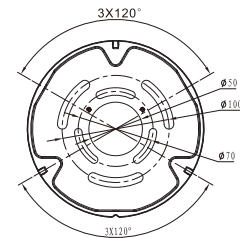

Installation Instructions

Packing List		
	Base plate templates	1PCS
	Screw fixing plate	1PCS
	Screw M5*16	5PCS
	Screw M8	3PCS
	Nut M8	3PCS

AC 100-240V / AC 220-240V
AC/ 120-277V / 50/60Hz

0.9M

0.5M

Physical Dimensions(mm/inch)

Installation

①

②

③

Suggested cement column size

④

5

The direction of light should be on both side of notch. Please install bollard head properly.

6

7

8

3 screw holes and notch marks must be in one line

notch marks

9

Product Specifications	14W		24W	
Input Voltage	AC 100-240 V/220-240V/120-277V			
Power Frequency	50 / 60 Hz			
Size	Ø165×500mm	Ø165×900mm	Ø165×500mm	Ø165×900mm
Net Weight	4.5±0.3kg	6.16±0.3kg	4.5±0.3kg	6.16±0.3kg
Working Temperature	-30°C to + 50°C			
Storing Temperature	-40°C to + 70°C			