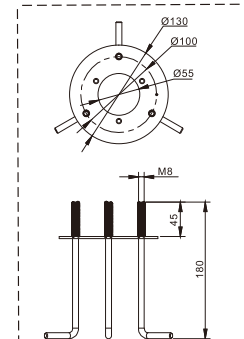

Installation Instructions

Packing List		
	Base plate templates	1PCS
	Screw fixing plate	1PCS
	Screw M5*16	5PCS
	Screw M8	3PCS
	Nut M8	3PCS

AC 100-240V / AC 220-240V
AC/ 120-277V / 50/60Hz

0.9M

0.5M

Physical Dimensions(mm/inch)

Installation

①

②

③

Suggested cement column size

④

5

The direction of light should be on both side of notch. Please install bollard head properly.

6

7

8

3 screw holes and notch marks must be in one line

notch marks

9

Product Specifications	14W		24W	
Input Voltage	AC 100-240 V/220-240V/120-277V			
Power Frequency	50 / 60 Hz			
Size	Ø165×500mm	Ø165×900mm	Ø165×500mm	Ø165×900mm
Net Weight	4.5±0.3kg	6.16±0.3kg	4.5±0.3kg	6.16±0.3kg
Working Temperature	-30°C to + 50°C			
Storing Temperature	-40°C to + 70°C			