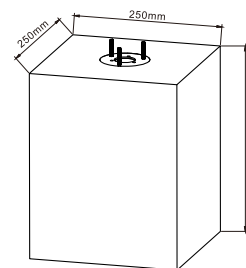

Installation

①

②

③

Suggested cement column size

④

5

The direction of light should be on both side of notch. Please install bollard head properly.

6

7

8

3 screw holes and notch marks must be in one line

notch marks

9

Product Specifications	14W		24W	
Input Voltage	AC 100-240 V/220-240V/120-277V			
Power Frequency	50 / 60 Hz			
Size	Ø165×500mm	Ø165×900mm	Ø165×500mm	Ø165×900mm
Net Weight	4.5±0.3kg	6.16±0.3kg	4.5±0.3kg	6.16±0.3kg
Working Temperature	-30°C to + 50°C			
Storing Temperature	-40°C to + 70°C			