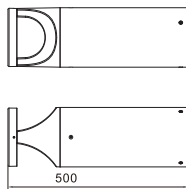

Installation Instructions

Packing List		
	Base plate templates	1PCS
	Screw fixing plate	1PCS
	Screw M5*16	5PCS
	Screw M8	3PCS
	Nut M8	3PCS

AC 100-240V / AC 220-240V
AC/ 120-277V / 50/60Hz

0.9M

0.5M

Physical Dimensions(mm/inch)

Installation

①

②

③

Suggested cement column size

④

5

The direction of light should be on both side of notch. Please install bollard head properly.

6

7

8

3 screw holes and notch marks must be in one line

notch marks

9

Product Specifications	14W		24W	
Input Voltage	AC 100-240 V/220-240V/120-277V			
Power Frequency	50 / 60 Hz			
Size	Ø165×500mm	Ø165×900mm	Ø165×500mm	Ø165×900mm
Net Weight	4.5±0.3kg	6.16±0.3kg	4.5±0.3kg	6.16±0.3kg
Working Temperature	-30°C to + 50°C			
Storing Temperature	-40°C to + 70°C			