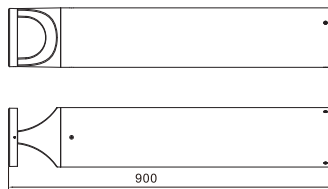

Installation Instructions

Packing List		
	Base plate templates	1PCS
	Screw fixing plate	1PCS
	Screw M5*16	5PCS
	Screw M8	3PCS
	Nut M8	3PCS

AC 100-240V / AC 220-240V
AC/ 120-277V / 50/60Hz

0.9M

0.5M

Physical Dimensions(mm/inch)

Installation

①

②

③

Suggested cement column size

④

5

The direction of light should be on both side of notch. Please install bollard head properly.

6

7

8

3 screw holes and notch marks must be in one line

notch marks

9

Product Specifications	14W		24W	
Input Voltage	AC 100-240 V/220-240V/120-277V			
Power Frequency	50 / 60 Hz			
Size	Ø165×500mm	Ø165×900mm	Ø165×500mm	Ø165×900mm
Net Weight	4.5±0.3kg	6.16±0.3kg	4.5±0.3kg	6.16±0.3kg
Working Temperature	-30°C to + 50°C			
Storing Temperature	-40°C to + 70°C			