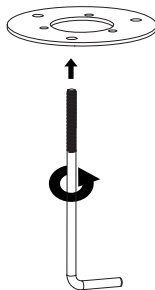

Installation Instructions

Packing List		
	Base plate templates	1PCS
	Screw fixing plate	1PCS
	Screw M5*16	5PCS
	Screw M8	3PCS
	Nut M8	3PCS

AC 100-240V / AC 220-240V
AC/ 120-277V / 50/60Hz

0.9M

0.5M

Physical Dimensions(mm/inch)

Installation

①

②

③

Suggested cement column size

④

5

The direction of light should be on both side of notch. Please install bollard head properly.

6

7

8

3 screw holes and notch marks must be in one line

notch marks

9

Product Specifications	14W		24W	
Input Voltage	AC 100-240 V/220-240V/120-277V			
Power Frequency	50 / 60 Hz			
Size	Ø165×500mm	Ø165×900mm	Ø165×500mm	Ø165×900mm
Net Weight	4.5±0.3kg	6.16±0.3kg	4.5±0.3kg	6.16±0.3kg
Working Temperature	-30°C to + 50°C			
Storing Temperature	-40°C to + 70°C			