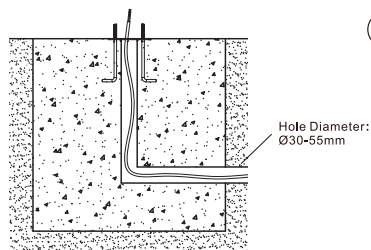

Installation Instructions

Packing List		
	Base plate templates	1PCS
	Screw fixing plate	1PCS
	Screw M5*16	5PCS
	Screw M8	3PCS
	Nut M8	3PCS

AC 100-240V / AC 220-240V
AC/ 120-277V / 50/60Hz

0.9M

0.5M

Physical Dimensions(mm/inch)

Installation

①

②

③

Suggested cement column size

④

5

The direction of light should be on both side of notch. Please install bollard head properly.

6

7

8

3 screw holes and notch marks must be in one line

notch marks

9

Product Specifications	14W		24W	
Input Voltage	AC 100-240 V/220-240V/120-277V			
Power Frequency	50 / 60 Hz			
Size	Ø165×500mm	Ø165×900mm	Ø165×500mm	Ø165×900mm
Net Weight	4.5±0.3kg	6.16±0.3kg	4.5±0.3kg	6.16±0.3kg
Working Temperature	-30°C to + 50°C			
Storing Temperature	-40°C to + 70°C			