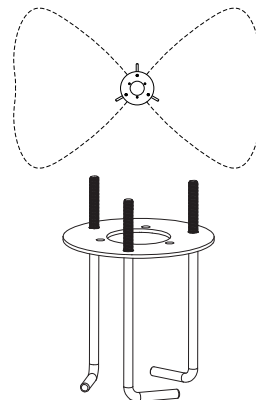

SMILE

User manual

1. The luminaire shall be installed by a qualified electrician and wired in accordance with the latest IEE electrical regulations or the national requirements.
2. No supplied water-proof box, installation should be advised by qualified professional.
3. The external flexible cable can not be replaced. If the cable is damaged, the luminaire should be discarded.

Installation Instructions

Packing List		
	Base plate templates	1PCS
	Screw fixing plate	1PCS
	Screw M5*16	5PCS
	Screw M8	3PCS
	Nut M8	3PCS

AC 100-240V / AC 220-240V
AC/ 120-277V / 50/60Hz

0.9M

0.5M

Physical Dimensions(mm/inch)

Installation

①

②

③

Suggested cement column size

④

5

The direction of light should be on both side of notch. Please install bollard head properly.

6

7

8

3 screw holes and notch marks must be in one line

notch marks

9

Product Specifications	14W		24W	
Input Voltage	AC 100-240 V/220-240V/120-277V			
Power Frequency	50 / 60 Hz			
Size	Ø165×500mm	Ø165×900mm	Ø165×500mm	Ø165×900mm
Net Weight	4.5±0.3kg	6.16±0.3kg	4.5±0.3kg	6.16±0.3kg
Working Temperature	-30°C to + 50°C			
Storing Temperature	-40°C to + 70°C			