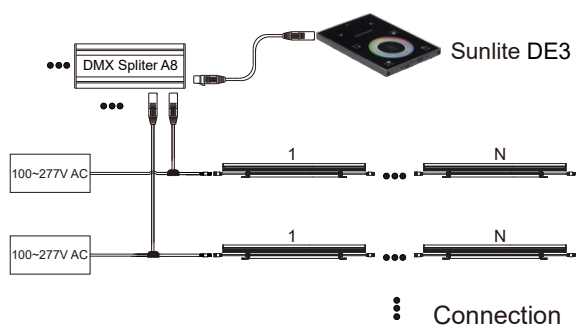

DRAWING:

INSTALLATION:

1. Steady Color Mode: Directly connect outside power supply (pay attention to the matchable of connectors).
2. DMX Mode: work with DMX controller (off-line or on-line)

CAUTIONS:

1. Do not plug them into power when the product is still in package;
2. Don't use anything to cover the fixture during application;
3. Don't use this product in close environment;
4. If this product appears to be damaged, do not attempt any repair, please contact your dealer.

*Pls twist the connector well in order to avoid water going side and making fixture failure.

CONNECTION DRAWING

1. Steady color connection:

24VDC type:

100~277VAC type:

2. DMX Control connection:

Signal Max. connection is 40 pcs fixture every port, if over 40 pcs, then signal splitter or use same DMX address for all lights.

3. DMX mode:

24VDC type:

100~277V type:

Mode No	Voltage	Power connection (MAX)	Voltage	Power connection (MAX)	Signal Connection (RGBW:40CH/4ft)
BORES ULTRASLIM PRO OPAL 1220mm DMX	24V DC	5 PCS	100~277 V AC	17 PCS(100~120V) 39 PCS(220~277V)	12 PCS
BORES ULTRASLIM PRO OPAL 615mm DMX	24V DC	10 PCS	100~277 V AC	35 PCS(100~120V) 78 PCS(220~277V)	24 PCS
BORES ULTRASLIM PRO OPAL 313mm DMX	24V DC	20 PCS	100~277 V AC	71 PCS(100~120V) 157 PCS(220~277V)	42 PCS
BORES ULTRASLIM PRO OPAL 1220mm	24V DC	5 PCS	100~277 V AC	17 PCS(100~120V) 39 PCS(220~277V)	-
BORES ULTRASLIM PRO OPAL 615mm	24V DC	10 PCS	100~277 V AC	35 PCS(100~120V) 78 PCS(220~277V)	-
BORES ULTRASLIM PRO OPAL 313mm	24V DC	20 PCS	100~277 V AC	71 PCS(100~120V) 157 PCS(220~277V)	-
BORES ULTRASLIM PRO OPAL 1000mm DMX	24V DC	5 PCS	100~277 V AC	20 PCS(100~120V) 45 PCS(220~277V)	16 PCS
BORES ULTRASLIM PRO OPAL 502mm DMX	24V DC	10 PCS	100~277 V AC	40 PCS(100~120V) 90 PCS(220~277V)	32 PCS
BORES ULTRASLIM PRO OPAL 1000mm	24V DC	5 PCS	100~277 V AC	20 PCS(100~120V) 45 PCS(220~277V)	-
BORES ULTRASLIM PRO OPAL 502mm	24V DC	10 PCS	100~277 V AC	40 PCS(100~120V) 90 PCS(220~277V)	-