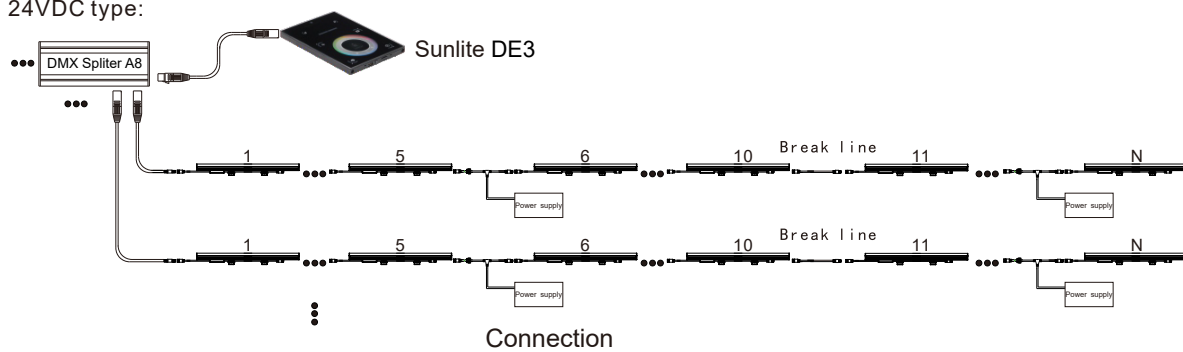

DRAWING:

INSTALLATION:

1. Steady Color Mode: Directly connect outside power supply (pay attention to the matchable of connectors).
2. DMX Mode: work with DMX controller (off-line or on-line)

CAUTIONS:

1. Do not plug them into power when the product is still in package;
2. Don't use anything to cover the fixture during application;
3. Don't use this product in close environment;
4. If this product appears to be damaged, do not attempt any repair, please contact your dealer.

*Pls twist the connector well in order to avoid water going side and making fixture failure.

CONNECTION DRAWING

1. Steady color connection:

24VDC type:

100~277VAC type:

2. DMX Control connection:

Signal Max. connection is 40 pcs fixture every port, if over 40 pcs, then signal splitter or use same DMX address for all lights.

3. DMX mode:

24VDC type:

100~277V type:

Mode No	Voltage	Power connection (MAX)	Voltage	Power connection (MAX)	Signal Connection (RGBW:40CH/4ft)
BORES ULTRASLIM PRO OPAL 1220mm DMX	24V DC	5 PCS	100~277 V AC	17 PCS(100~120V) 39 PCS(220~277V)	12 PCS
BORES ULTRASLIM PRO OPAL 615mm DMX	24V DC	10 PCS	100~277 V AC	35 PCS(100~120V) 78 PCS(220~277V)	24 PCS
BORES ULTRASLIM PRO OPAL 313mm DMX	24V DC	20 PCS	100~277 V AC	71 PCS(100~120V) 157 PCS(220~277V)	42 PCS
BORES ULTRASLIM PRO OPAL 1220mm	24V DC	5 PCS	100~277 V AC	17 PCS(100~120V) 39 PCS(220~277V)	-
BORES ULTRASLIM PRO OPAL 615mm	24V DC	10 PCS	100~277 V AC	35 PCS(100~120V) 78 PCS(220~277V)	-
BORES ULTRASLIM PRO OPAL 313mm	24V DC	20 PCS	100~277 V AC	71 PCS(100~120V) 157 PCS(220~277V)	-
BORES ULTRASLIM PRO OPAL 1000mm DMX	24V DC	5 PCS	100~277 V AC	20 PCS(100~120V) 45 PCS(220~277V)	16 PCS
BORES ULTRASLIM PRO OPAL 502mm DMX	24V DC	10 PCS	100~277 V AC	40 PCS(100~120V) 90 PCS(220~277V)	32 PCS
BORES ULTRASLIM PRO OPAL 1000mm	24V DC	5 PCS	100~277 V AC	20 PCS(100~120V) 45 PCS(220~277V)	-
BORES ULTRASLIM PRO OPAL 502mm	24V DC	10 PCS	100~277 V AC	40 PCS(100~120V) 90 PCS(220~277V)	-