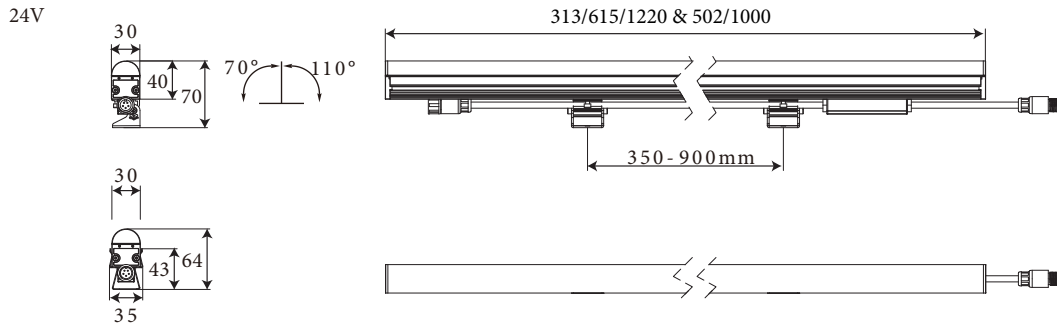

BORES ULTRALIM PRO OPAL

USER MANUAL

1. The luminaire shall be installed by a qualified electrician and wired in accordance with the latest IEE electrical regulations or the national requirements.
2. No supplied water-proof box, installation should be advised by qualified professional.
3. The external flexible cable can not be replaced. If the cable is damaged, the luminaire should be discarded.

DRAWING:

INSTALLATION:

1. Steady Color Mode: Directly connect outside power supply (pay attention to the matchable of connectors).
2. DMX Mode: work with DMX controller (off-line or on-line)

CAUTIONS:

1. Do not plug them into power when the product is still in package;
2. Don't use anything to cover the fixture during application;
3. Don't use this product in close environment;
4. If this product appears to be damaged, do not attempt any repair, please contact your dealer.

*Pls twist the connector well in order to avoid water going side and making fixture failure.

CONNECTION DRAWING

1. Steady color connection:

24VDC type:

100~277VAC type:

2. DMX Control connection:

Signal Max. connection is 40 pcs fixture every port, if over 40 pcs, then signal splitter or use same DMX address for all lights.