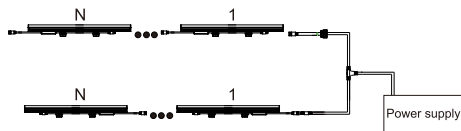

DRAWING:

INSTALLATION:

1. Steady Color Mode: Directly connect outside power supply (pay attention to the matchable of connectors).
2. DMX Mode: work with DMX controller (off-line or on-line)

CAUTIONS:

1. Do not plug them into power when the product is still in package;
2. Don't use anything to cover the fixture during application;
3. Don't use this product in close environment;
4. If this product appears to be damaged, do not attempt any repair, please contact your dealer.

*Pls twist the connector well in order to avoid water going side and making fixture failure.

CONNECTION DRAWING

1. Steady color connection:

24VDC type:

100~277VAC type:

2. DMX Control connection:

Signal Max. connection is 40 pcs fixture every port, if over 40 pcs, then signal splitter or use same DMX address for all lights.