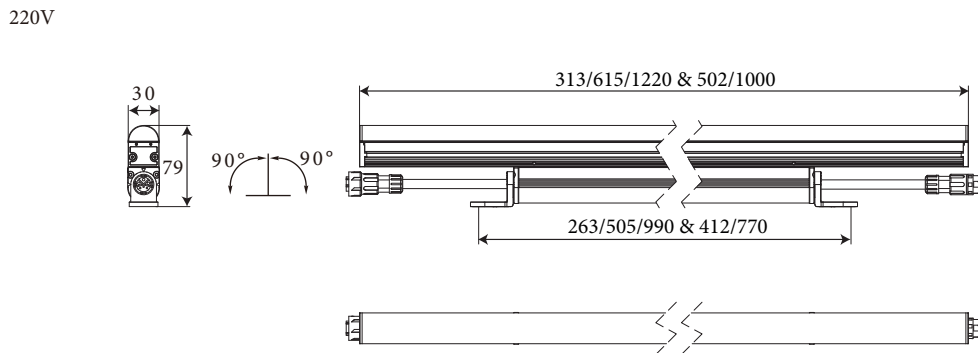

BORES ULTRALIM PRO OPAL

USER MANUAL

1. The luminaire shall be installed by a qualified electrician and wired in accordance with the latest IEE electrical regulations or the national requirements.
2. No supplied water-proof box, installation should be advised by qualified professional.
3. The external flexible cable can not be replaced. If the cable is damaged, the luminaire should be discarded.

DRAWING:

INSTALLATION:

1. Steady Color Mode: Directly connect outside power supply (pay attention to the matchable of connectors).
2. DMX Mode: work with DMX controller (off-line or on-line)

CAUTIONS:

1. Do not plug them into power when the product is still in package;
2. Don't use anything to cover the fixture during application;
3. Don't use this product in close environment;
4. If this product appears to be damaged, do not attempt any repair, please contact your dealer.

*Pls twist the connector well in order to avoid water going side and making fixture failure.

CONNECTION DRAWING

1. Steady color connection:

24VDC type:

100~277VAC type:

2. DMX Control connection:

Signal Max. connection is 40 pcs fixture every port, if over 40 pcs, then signal splitter or use same DMX address for all lights.