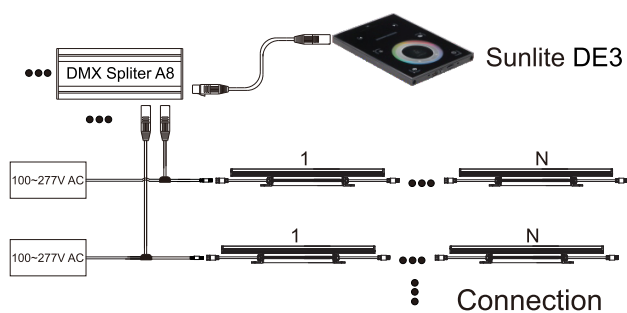

100~277V type: