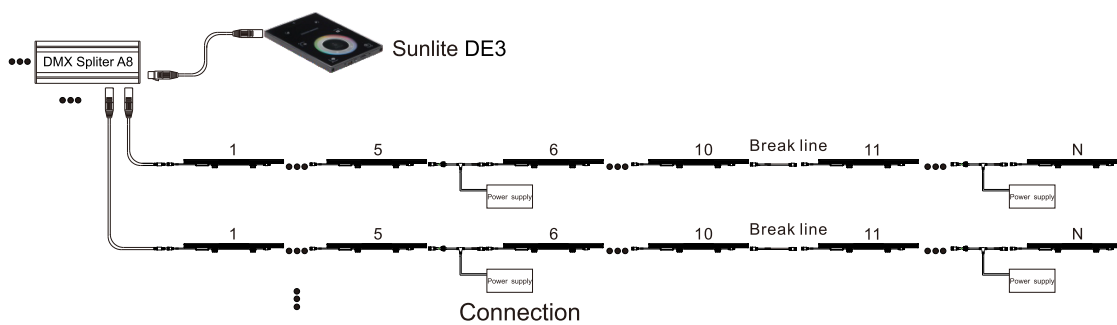

3. DMX mode:

24VDC type: