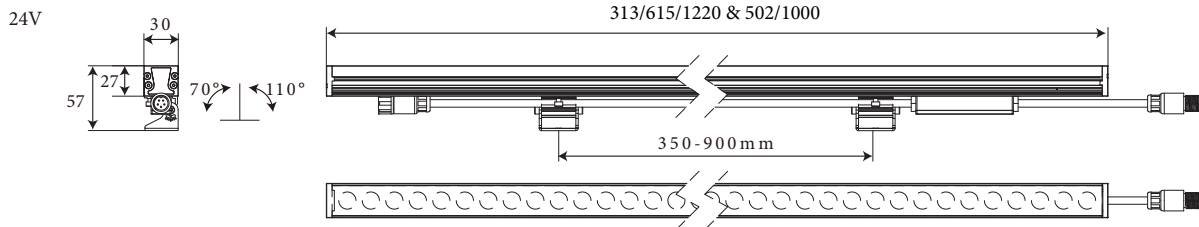

DRAWING:

INSTALLATION:

1. Steady Color Mode: Directly connect outside power supply (pay attention to the matchable of connectors).
2. DMX Mode: work with DMX controller (off-line or on-line)

CAUTIONS:

1. Do not plug them into power when the product is still in package;
2. Don't use anything to cover the fixture during application;
3. Don't use this product in close environment;
4. If this product appears to be damaged, do not attempt any repair, please contact your dealer.

*Pls twist the connector well in order to avoid water going side and making fixture failure.