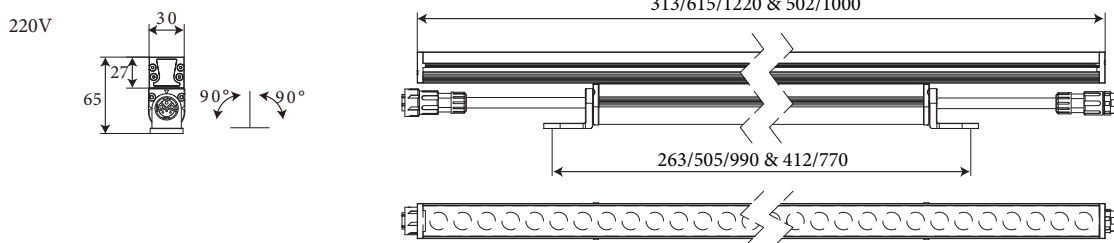

DRAWING:

INSTALLATION:

1. Steady Color Mode: Directly connect outside power supply (pay attention to the matchable of connectors).
2. DMX Mode: work with DMX controller (off-line or on-line)

CAUTIONS:

1. Do not plug them into power when the product is still in package;
2. Don't use anything to cover the fixture during application;
3. Don't use this product in close environment;
4. If this product appears to be damaged, do not attempt any repair, please contact your dealer.

*Pls twist the connector well in order to avoid water going side and making fixture failure.