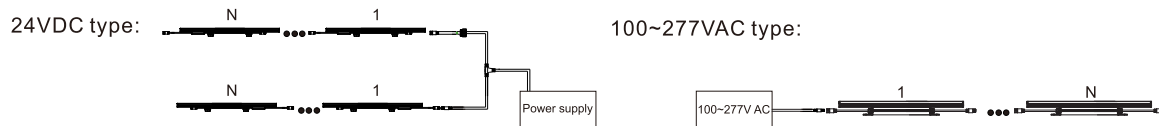

CONNECTION DRAWING

1. Steady color connection: