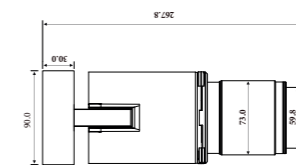

# GOTIC PRO

65°

30W

65°

CRI >90/>95/>98

DALI / TUYA /  
0-10V /  
CASAMBI

Dimmable

GOTIC PRO