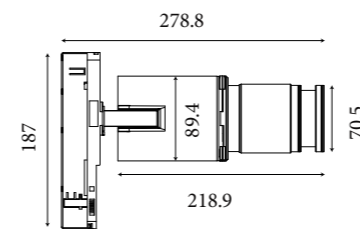

# GOTIC PRO

65°

30W

65°

CRI >90/>95/>98

DALI / TUYA /  
0-10V /  
CASAMBI

Dimmable

GOTIC PRO